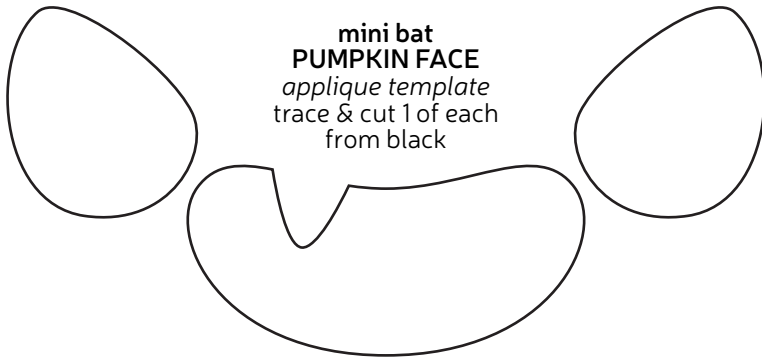

mini bat
PUMPKIN FACE
applique template
trace & cut 1 of each
from black