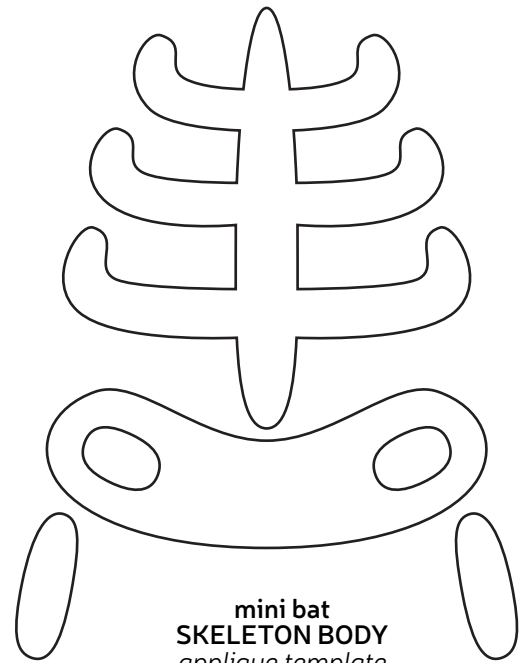

mini bat
SKELETON BODY
applique template
trace & cut 1 of each
from white